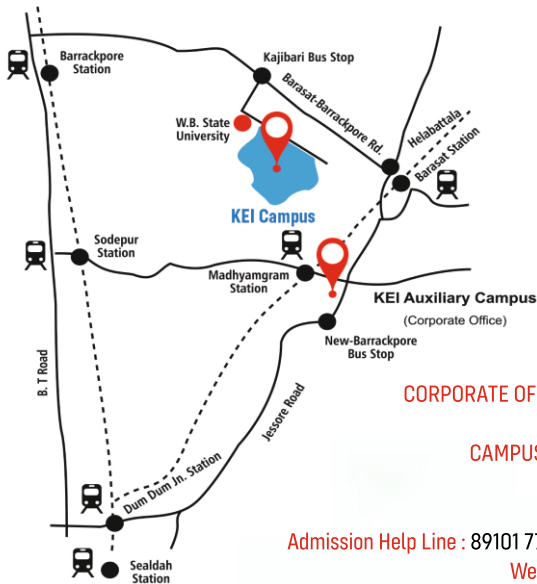

The Training and Placement Partners

OUR EVENTS

Apart from conventional education, our institution organizes various student centric events like Kingstoxicication, Run for Education - Run for Health, Basanta Utsav and Rannabazi.

INTERNATIONAL TOUR

KEI sponsored an Educational and Cultural Tour for its students to Indonesian Universities namely Universitas Airlangga & Universitas of Lampung Province.

ROUTE MAP OF KEI CAMPUS & CORPORATE OFFICE

Kingston School of Management and Science

CORPORATE OFFICE : Purbasa, Opp. Bimala Cinema, Jessore Road, Madhyamgram, Kolkata = 700129.

CAMPUS : Berunanpukuria, P.O. malikapur, P.S. Duttapukur, Adjacent to West Bengal State University, Barasat Kolkata - 700126